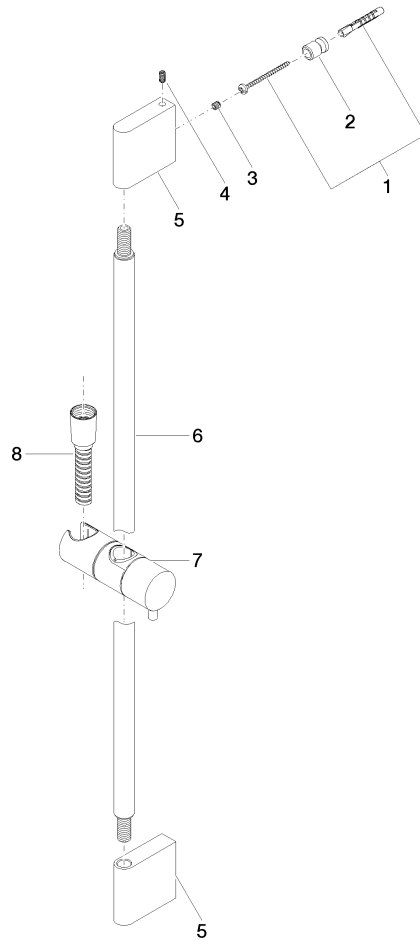

ST 050 203 2979

Fits: IMO, LISSÉ, META

- slide bar
- Pipe diameter 18 mm
- gauge 853 mm
- metal shower hose 1750mm with integrated anti-twist protection
- shower hose connector 3/8"
- Three or five settings: COMPACT RAIN, COMPACT SOFT FLOW, COMPACT AQUAPRESSURE FLOW, max. flow rate 6.8 l/min (at 3 bar)
- Function from: 6 l/min
- spray head Ø 100mm
- This product can help a building meet the requirements of Green Building Rating Systems, e.g. LEED®, BREEAM®, DGNB

- slide bar
- Pipe diameter 18 mm
- gauge 853 mm
- metal shower hose 1750mm with integrated anti-twist protection
- shower hose connector 3/8"

This article does not include a hand shower!

	Chrome	26 413 979-00
	Brushed Platinum	26 413 979-06
	Platinum	26 413 979-08
	Dark Chrome	26 413 979-19
	Light Gold	26 413 979-26
	Brushed Light Gold	26 413 979-27
	Brushed Durabronze (23kt Gold)	26 413 979-28
	Matte Black	26 413 979-33
	Brushed Bronze	26 413 979-42
	Brushed Champagne (22kt Gold)	26 413 979-46
	Champagne (22kt Gold)	26 413 979-47
	Brushed Chrome	26 413 979-93
	Brushed Dark Platinum	26 413 979-99

Required miscellaneous

	<b>Hand shower - Chrome</b> ●Max. flow rate 15 l/min (at 3 bar)	28 018 979-00
---	--	---------------

ST 050 203 2979

mm [inches]

Certificates

WRAS\_2009048. ACS\_20 ACC LY 738. IAPMO\_4976 (1).

Spare parts list

No.	Item Number	Name	Quantity used	Delivery time
1	05 17 20 726 02 90	fixing set	2	2
2	08 17 20 726 90	holder	2	2
3	09 31 11 049 90	pin	2	2
4	04 31 11 113 00 90	pin	2	2
5	08 17 97 054-00	holder	2	10
6	90 28 22 597 00-00	holder	1	10
7	12 580 970-00	Slide unit - Chrome	1	10
8	28 322 970-00	Metal shower hose 1/2" x 3/8" x 1750 mm - Chrome	1	2