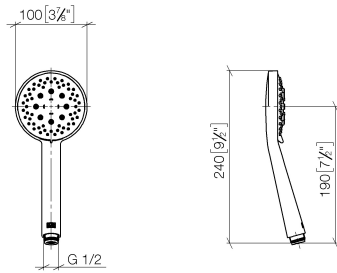

ST 050 203 2979

Fits: IMO, LISSÉ, META

- slide bar
- Pipe diameter 18 mm
- gauge 853 mm
- metal shower hose 1750mm with integrated anti-twist protection
- shower hose connector 3/8"
- Three or five settings: COMPACT RAIN, COMPACT SOFT FLOW, COMPACT AQUAPRESSURE FLOW, max. flow rate 6.8 l/min (at 3 bar)
- Function from: 6 l/min
- spray head Ø 100mm
- This product can help a building meet the requirements of Green Building Rating Systems, e.g. LEED®, BREEAM®, DGNB

- slide bar
- Pipe diameter 18 mm
- gauge 853 mm
- metal shower hose 1750mm with integrated anti-twist protection
- shower hose connector 3/8"

This article does not include a hand shower!

	Chrome	26 413 979-00
	Brushed Platinum	26 413 979-06
	Platinum	26 413 979-08
	Dark Chrome	26 413 979-19
	Light Gold	26 413 979-26
	Brushed Light Gold	26 413 979-27
	Brushed Durabronze (23kt Gold)	26 413 979-28
	Matte Black	26 413 979-33
	Brushed Bronze	26 413 979-42
	Brushed Champagne (22kt Gold)	26 413 979-46
	Champagne (22kt Gold)	26 413 979-47
	Brushed Chrome	26 413 979-93
	Brushed Dark Platinum	26 413 979-99

Spare parts list

No.	Item Number	Name	Quantity used	Delivery time
1	05 17 20 726 02 90	fixing set	2	2
2	08 17 20 726 90	holder	2	2
3	09 31 11 049 90	pin	2	2
4	04 31 11 113 00 90	pin	2	2
5	08 17 97 054-00	holder	2	10
6	90 28 22 597 00-00	holder	1	10
7	12 580 970-00	Slide unit - Chrome	1	10
8	28 322 970-00	Metal shower hose 1/2" x 3/8" x 1750 mm - Chrome	1	2

## Shower set - Chrome

IMO

ST 050 203 2979

---

ST 050 203 2979

mm [inches]

Flow rate chart

Certificates