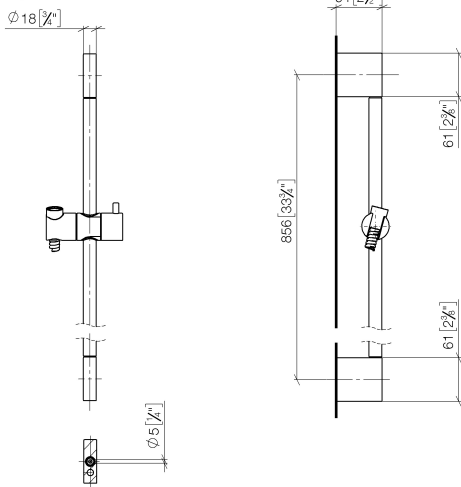

ST 050 203 2979

mm [inches]

Certificates

WRAS_2009048. ACS_20 ACC LY 738. IAPMO_4976 (1).